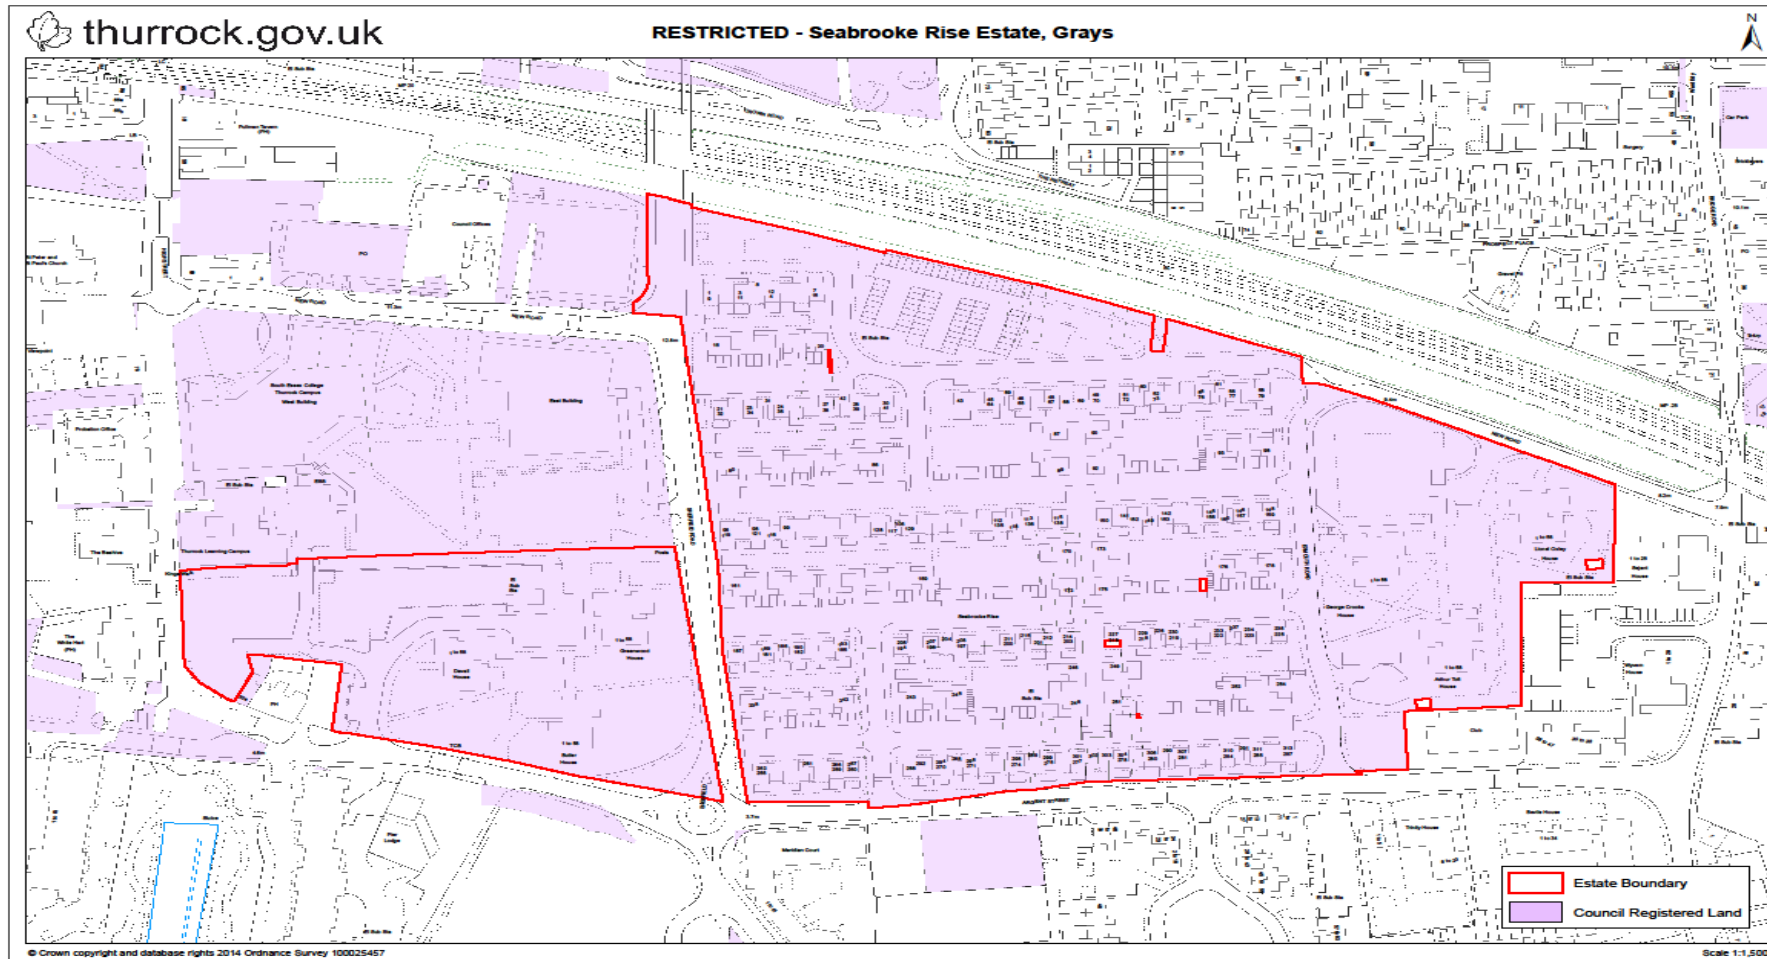

APPENDIX 1 – Local lettings Plan: Seabrooke Rise and Derry Avenue

Seabrooke Rise

Properties included in the Local lettings plan:

Block Number	Block	Floor level	Bedrooms
2	Block A	Ground floor	1
3	Block A	1st floor	3
4	Block A	1st floor	1
5	Block A	1st floor	2
6	Block A	2nd floor	3
7	Block A	2nd floor	1
8	Block A	2nd floor	2
9	Block A	3rd floor	3
10	Block A	3rd floor	1
11	Block A	3rd floor	3
12	Block A	4th floor	3
13	Block A	4th floor	2
14	Block B	Ground floor	2
15	Block B	Ground floor	2
16	Block B	1st floor	2
17	Block B	1st floor	1
18	Block B	1st floor	2

Block Number	Block	Floor level	Bedrooms
19	Block B	2nd floor	2
20	Block B	2nd floor	1
21	Block B	2nd floor	2
22	Block B	3rd floor	2
23	Block B	3rd floor	3
24	Block B	3rd floor	2
25	Block B	Ground floor	2
26	Block B	1st floor	2
27	Block B	1st floor	1
28	Block B	1st floor	2
29	Block B	2nd floor	2
30	Block B	2nd floor	1
31	Block B	2nd floor	2
32	Block C	Ground floor	2
33	Block C	Ground floor	2
34	Block C	1st floor	2
35	Block C	1st floor	1

Block Number	Block	Floor level	Bedrooms
36	Block C	1st floor	2
37	Block C	2nd floor	2
38	Block C	2nd floor	1
39	Block C	2nd floor	2
40	Block C	3rd floor	2
41	Block C	3rd floor	2
42	Block C	3rd floor	2
43	Block C	Ground floor	2
45	Block C	1st floor	2
46	Block C	1st floor	1
47	Block C	1st floor	3
48	Block C	2nd floor	2
49	Block C	2nd floor	1
50	Block C	2nd floor	3
51	Block C	3rd floor	2
52	Block C	3rd floor	1
53	Block C	3rd floor	2

Map of the applicable Seabrooke Rise estate